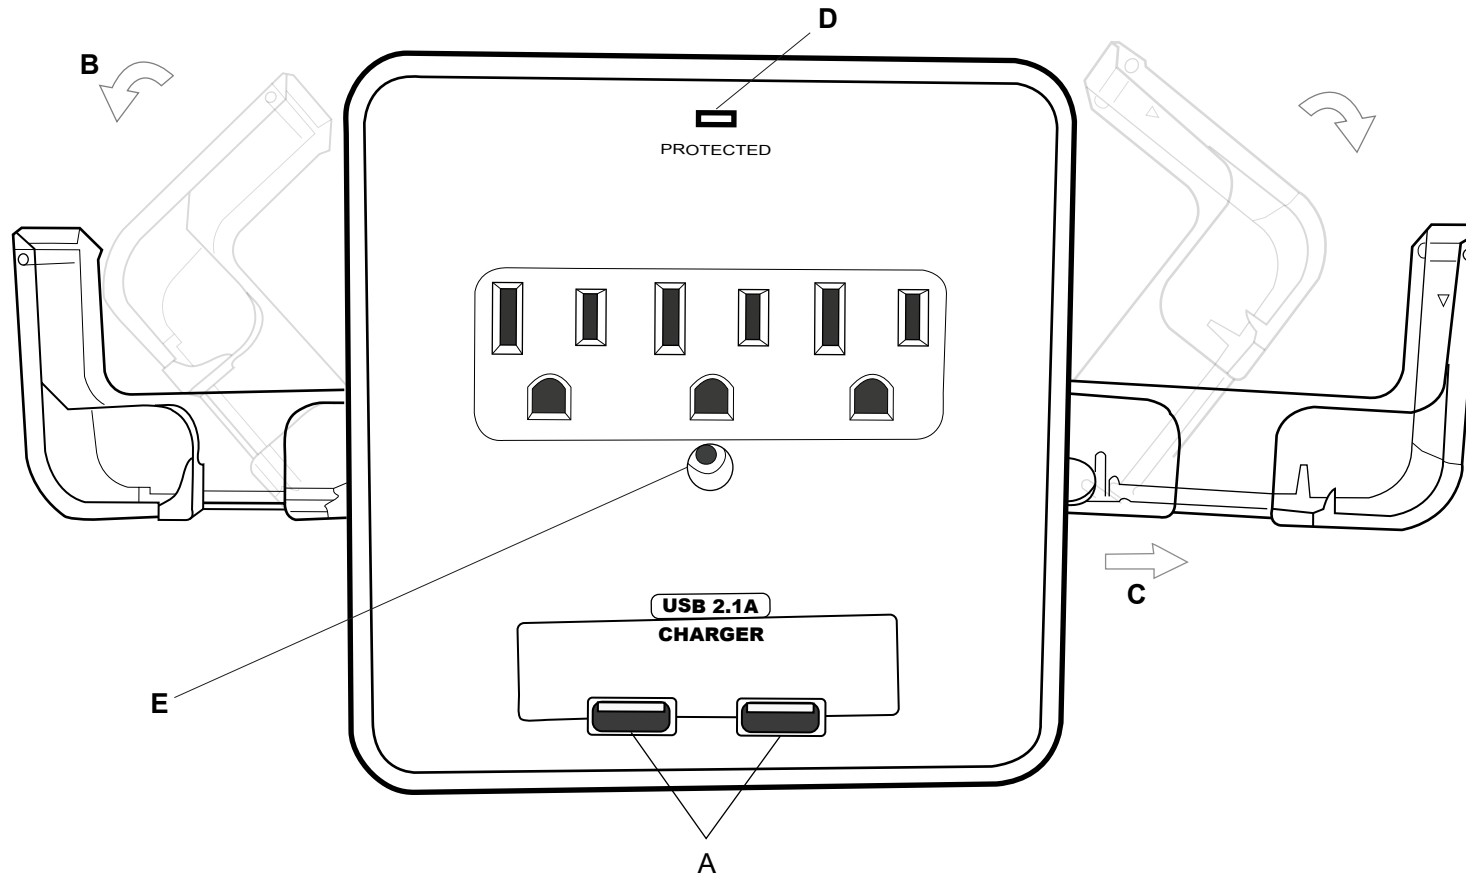

RND-SPS-DUAL-PHONE

RND Wall Power Station includes 3 AC Plugs, 2 USB ports, and 2 slide out holders.

- A. USB ports feature 2.1 amps total, please check the amperage needed for your device. The USB ports work best when the devices being charged do not exceed the 2.1 amps. For example the USB ports can normally charge 1-2 smartphones, or 1 tablet at a time for the quickest charge speeds.
- B. Pull the slide out holders down to rotate them open from a closed position.
- C. The slide out holders actually pull open to the side to provide more

- D. This light indicates that the surge protection is working.
- E. Attach your wall charger securely to the wall with this screw, or remove the screw and use the wall charger without attaching.

Note: The plastic prong on the back fits into the bottom plug of the wall outlet for added support.