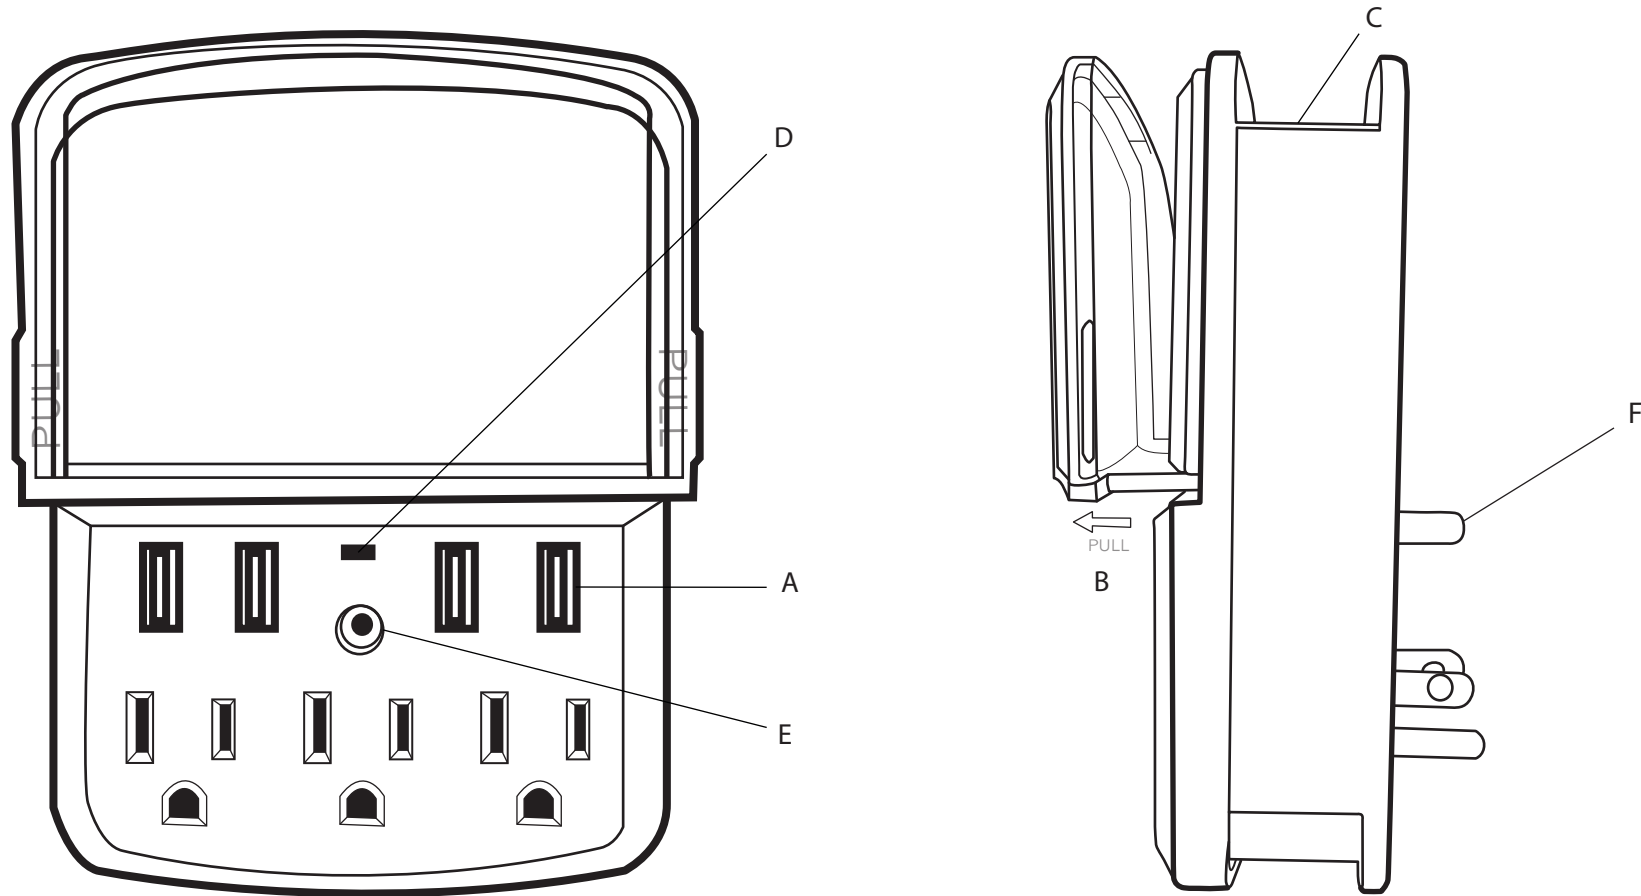

## RND-WPT34

RND Wall Power Station with 3 AC Plugs  
and 4 USB ports (4.8 amps)

Ⓐ USB Ports feature a total of 4.8 amps, please check the amperage needed for your device. The USB ports work best when the devices being charged do not exceed the 4.8 amps. For example the USB ports can normally charge 3-4 smartphones, or 2 tablet at a time for the quickest charge speeds.

Ⓑ Pull the slide out holder forward to open it , this provides a convenient place to store your phone while charging.

Ⓒ You can also use the shelf on the top of the wall charger to store another phone.

Ⓓ This light indicates that the surge protection is working.

Ⓔ Attach your wall charger securely to the wall with this screw, or remove the screw and use the wall charger without attaching.

Ⓕ The plastic prong on the back fits into the top plug of the wall outlet for added support.